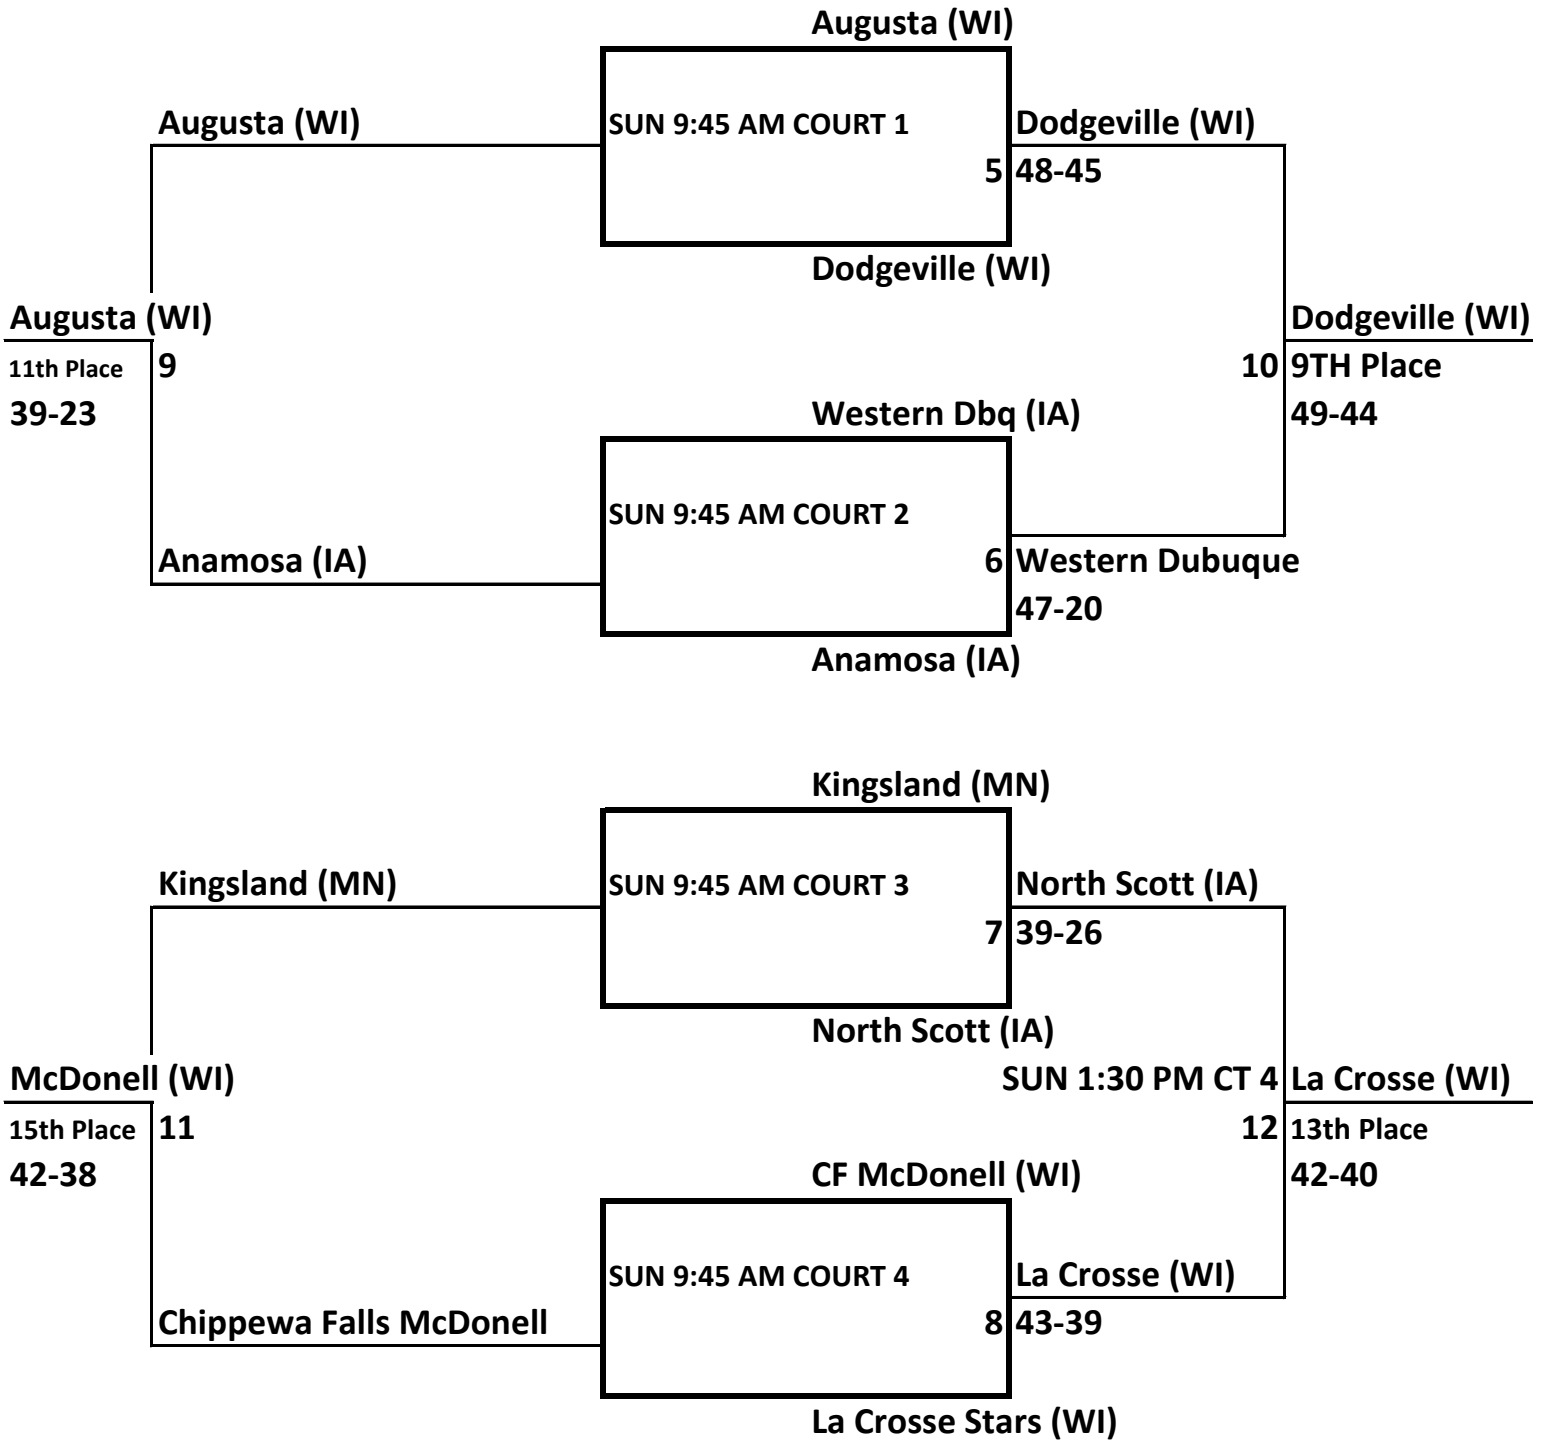

VARSITY GOLD DIVISION BRACKETS