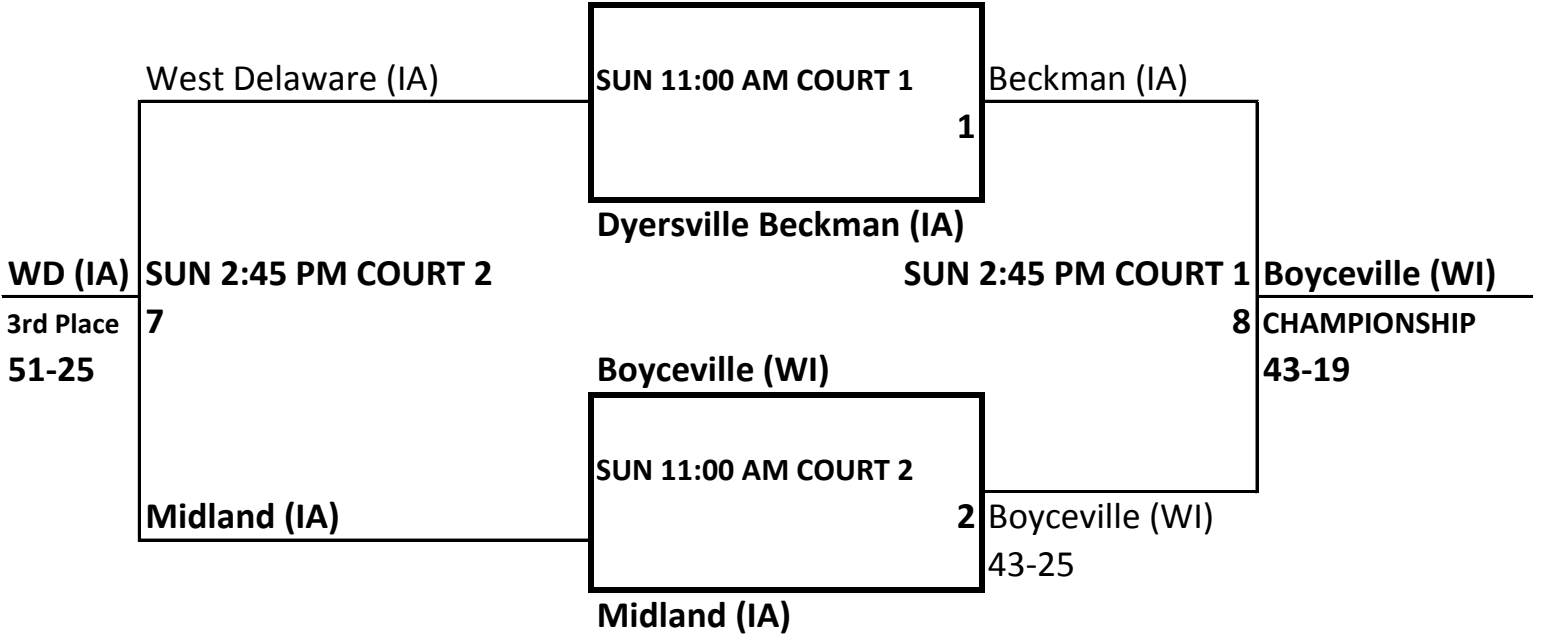

VARSITY SILVER DIVISION BRACKETS

West Delaware (IA)