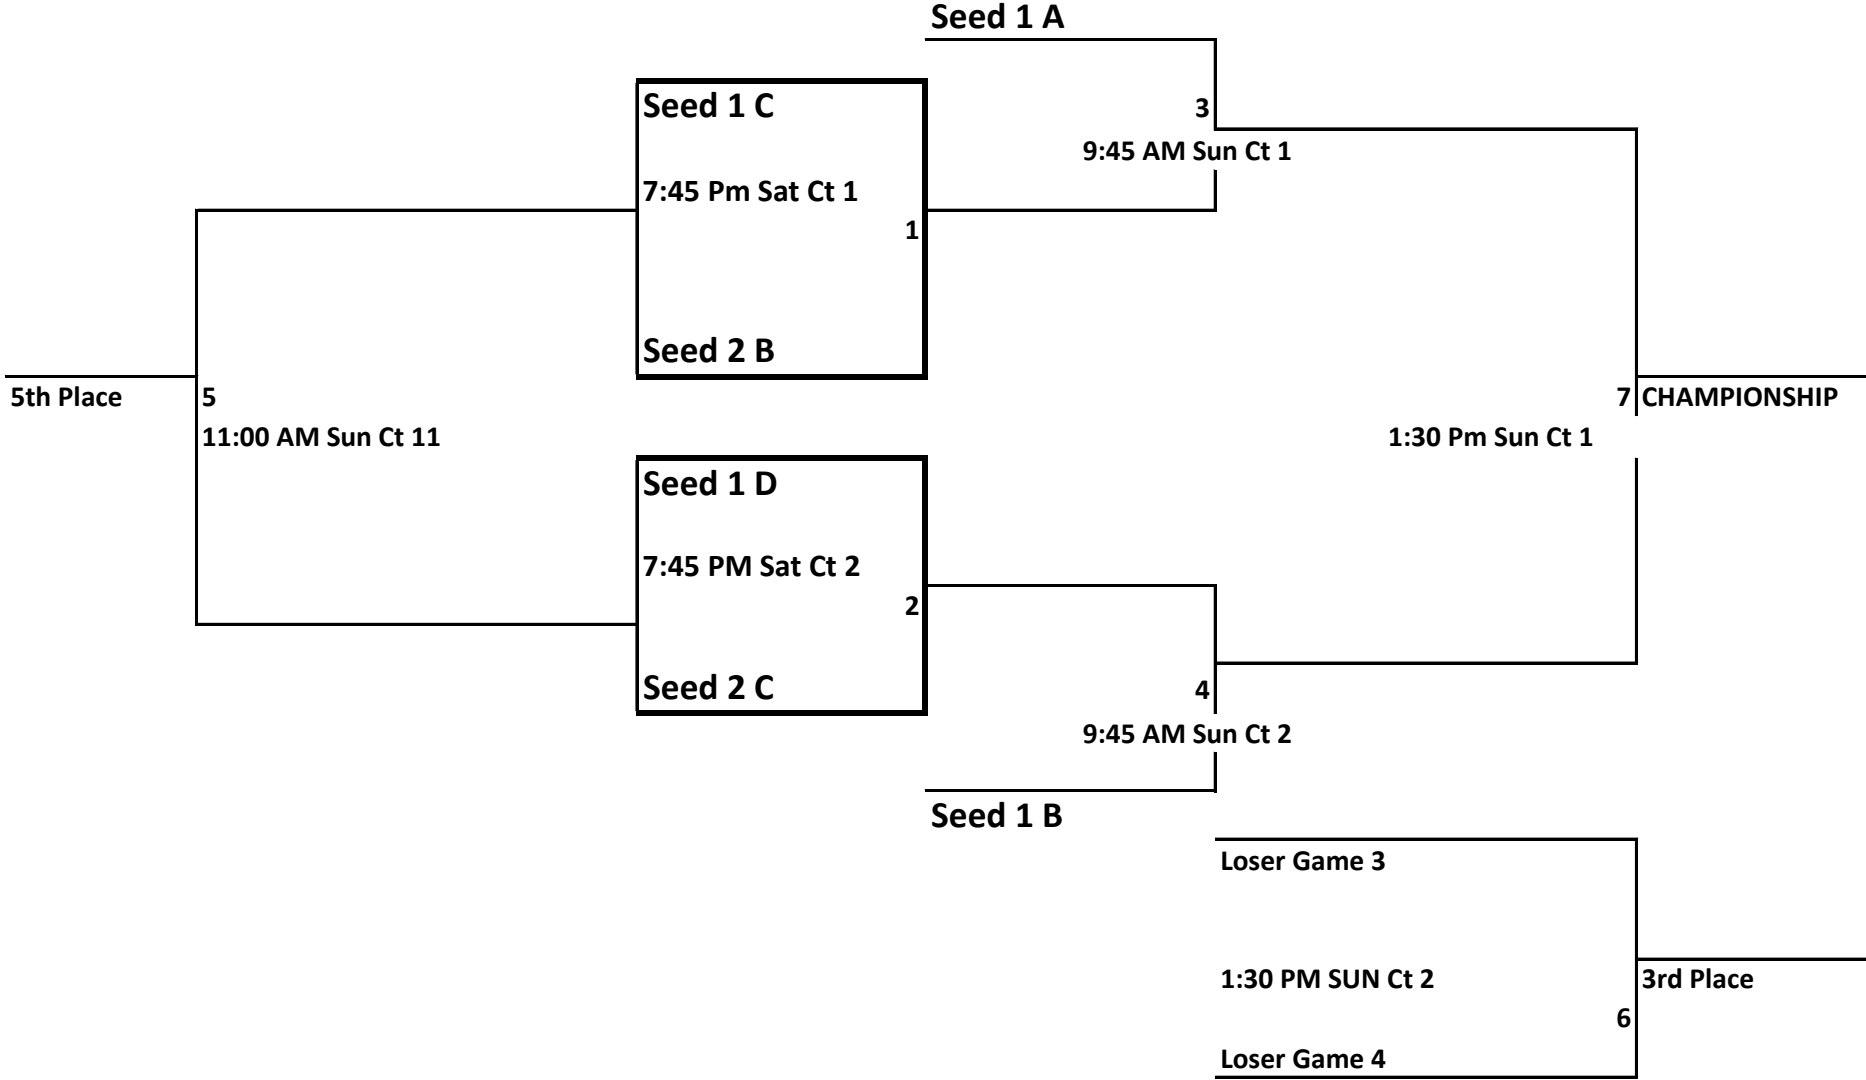

PLATINUM POOL PLAY

*REVISION 7/7

Pool A		Results	Seed
1	East Metro Schoolers		
2	Superior Gals		
3	Team WI DLH		

GAME	Day	Time	Court	Result
1-2	SAT	9:45 AM	1	
1-3	SAT	12:15 PM	1	
2-3	SAT	2:45 PM	1	

CROSSOVER GAMES COUNT IN SEEDING

POOL A and B Crossover Games

Pool B		Results	Seed
4	Team WI SR Black		
5	MN Comets - Hughes		
6	Real St Paul		

	Day/Time/Court	Result
1-4	FRI 6:00 PM CT 1	
2-5	FRI 6:00 PM CT 2	
3-6	FRI 7:15 PM CT 1	

GAME	Day	Time	Court	Result
4-5	SAT	9:45 AM	2	
4-6	SAT	12:15 PM	2	
5-6	SAT	2:45 PM	2	

Pool C		Results	Seed
7	Team WI SR White		
8	Falcons		
9	Spartans		

GAME	Day	Time	Court	Result
7-8	SAT	11:00 AM	1	
7-9	SAT	1:30 PM	1	
8-9	SAT	4:00 PM	1	

CROSSOVER GAMES COUNT IN SEEDING

POOL C and D Crossover Games

Pool D		Results	Seed
10	Team WI Schiell/White		
11	Superior Hoops		
12	MN Gym Rats 16		

	Day/Time/Court	Result
7-10	FRI 7:15 PM CT 2	
8-11	FRI 8:30 PM CT 1	
9-12	FRI 8:30 PM CT 2	

GAME	Day	Time	Court	Result
10-11	SAT	11:00 AM	2	
10-12	SAT	1:30 PM	2	
11-12	SAT	4:00 PM	2	

PLATINUM BRACKETS TIER I